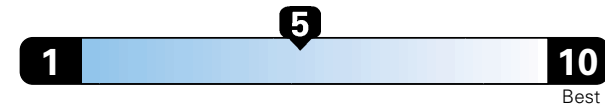

2018 MODEL YEAR

Jeep RENEGADE LATITUDE ALTITUDE 4X4

For more information visit: www.jeep.com
or call 1-877-IAM-JEEP

FCA US LLC

THIS VEHICLE IS MANUFACTURED TO MEET SPECIFIC UNITED STATES REQUIREMENTS. THIS VEHICLE IS NOT MANUFACTURED FOR SALE OR REGISTRATION OUTSIDE OF THE UNITED STATES.

MANUFACTURER'S SUGGESTED RETAIL PRICE OF THIS MODEL INCLUDING DEALER PREPARATION

Base Price: $23,345

JEOP RENEGADE LATITUDE 4X4
Exterior Color: Granite Crystal Metallic Clear-Coat Exterior Paint
Interior Color: Black Interior Colors
Interior: Deluxe Cloth High-Back Bucket Seats
Engine: 2.4L I4 M-Air Engine
Transmission: 9-Speed 948TE Automatic Transmission

STANDARD EQUIPMENT (UNLESS REPLACED BY OPTIONAL EQUIPMENT)

FUNCTIONAL/SAFETY FEATURES
ParkView® Rear Back Up Camera
Advanced Multistage Front Airbags
Supplemental Side-Curtain Front and Rear Airbags
Supplemental Front Seat-Mounted Side Airbags
Keyless Go Push Button Start
Anti-Lock 4-Wheel Disc Brakes
Electric Park Brake
Electronic Stability Control
Electronic Roll Mitigation
Selec-Terrain™ System
All Speed Traction Control
Speed Control
Electric Power Steering
Capless Fuel Fill
Daytime Running Lamp System
Hill Start Assist
Tire Pressure Monitoring Display
Rear Window Wiper / Washer

INTERIOR FEATURES
Uconnect® 4 with 7-Inch Display
Apple CarPlay® Capable
Google Android Auto™ Capable
Media Hub (USB, Aux)
Integrated Voice Command with Bluetooth®
6-Speakers
SiriusXM® Sat Radio w/ 1-Yr Radio Subscription
For More Information, Call 800-643-2112
Electronic Vehicle Information Center
A/C Auto Temperature Control with Dual Zone Control

OPTIONAL EQUIPMENT (May Replace Standard Equipment)