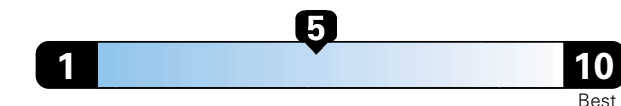

2018 MODEL YEAR

Jeep RENEGADE LATITUDE 4X4

For more information visit: www.jeep.com
or call 1-877-IAM-JEEP

FCA US LLC

THIS VEHICLE IS MANUFACTURED TO MEET SPECIFIC UNITED STATES REQUIREMENTS. THIS VEHICLE IS NOT MANUFACTURED FOR SALE OR REGISTRATION OUTSIDE OF THE UNITED STATES.

MANUFACTURER'S SUGGESTED RETAIL PRICE OF THIS MODEL INCLUDING DEALER PREPARATION

Base Price: $23,345

JEOP RENEGADE LATITUDE 4X4
Exterior Color: Black Exterior Paint
Interior Color: Black Interior Colors
Interior: Premium Cloth Bucket Seats
Engine: 2.4L I4 M-Air Engine
Transmission: 9-Speed 948TE Automatic Transmission

STANDARD EQUIPMENT (UNLESS REPLACED BY OPTIONAL EQUIPMENT)

FUNCTIONAL/SAFETY FEATURES

ParkView® Rear Back Up Camera
Advanced Multistage Front Airbags
Supplemental Side-Curtain Front and Rear Airbags
Supplemental Front Seat-Mounted Side Airbags
Keyless Go Push Button Start
Anti-Lock 4-Wheel Disc Brakes
Electric Park Brake
Electronic Stability Control
Electronic Roll Mitigation
Selec-Terrain™ System
All Speed Traction Control
Speed Control
Electric Power Steering
Capless Fuel Fill
Daytime Running Lamp System
Hill Start Assist
Tire Pressure Monitoring Display
Rear Window Wiper / Washer

INTERIOR FEATURES