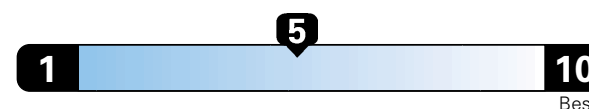

2018 MODEL YEAR

Jeep RENEGADE LATITUDE ALTITUDE 4X4

For more information visit: www.jeep.com
or call 1-877-IAM-JEEP

FCA US LLC

THIS VEHICLE IS MANUFACTURED TO MEET SPECIFIC UNITED STATES REQUIREMENTS. THIS VEHICLE IS NOT MANUFACTURED FOR SALE OR REGISTRATION OUTSIDE OF THE UNITED STATES.

MANUFACTURER'S SUGGESTED RETAIL PRICE OF THIS MODEL INCLUDING DEALER PREPARATION

Base Price: $23,345

JEOP RENEGADE LATITUDE 4X4
Exterior Color: Jetset Blue Exterior Paint
Interior Color: Black Interior Colors
Interior: Deluxe Cloth High-Back Bucket Seats
Engine: 2.4L I4 M-Air Engine
Transmission: 9-Speed 948TE Automatic Transmission

STANDARD EQUIPMENT (UNLESS REPLACED BY OPTIONAL EQUIPMENT)

FUNCTIONAL/SAFETY FEATURES
ParkView® Rear Back Up Camera
Advanced Multistage Front Airbags
Supplemental Side-Curtain Front and Rear Airbags
Supplemental Front Seat-Mounted Side Airbags
Keyless Go Push Button Start
Anti-Lock 4-Wheel Disc Brakes
Electric Park Brake
Electronic Stability Control
Electronic Roll Mitigation
Selec-Terrain™ System
All Speed Traction Control
Speed Control
Electric Power Steering
Capless Fuel Fill
Daytime Running Lamp System
Hill Start Assist
Tire Pressure Monitoring Display
Rear Window Wiper / Washer