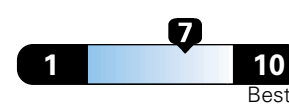

Smog Rating (tailpipe only)

This vehicle emits 371 grams CO2 per mile. The best emits 0 grams per mile (tailpipe only). Producing and distributing fuel also creates emissions; learn more at fuelconomy.gov.

Actual results will vary for many reasons, including driving conditions and how you drive and maintain your vehicle. The average new vehicle gets 27 MPG and cost $6,750 to fuel over 5 years. Cost estimates are based on 15,000 miles per year at $2.40 per gallon. MPGe is miles per gasoline gallon equivalent. Vehicle emissions are a significant cause of climate change and smog.

fuelconomy.gov

Calculate personalized estimates and compare vehicles