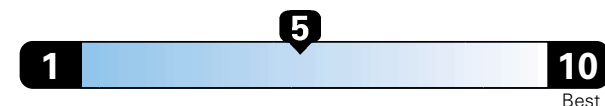

This vehicle emits 371 grams CO2 per mile. The best emits 0 grams per mile (tailpipe only). Producing and distributing fuel also creates emissions; learn more at fuelconomy.gov.

Actual results will vary for many reasons, including driving conditions and how you drive and maintain your vehicle. The average new vehicle gets 27 MPG and cost $6,750 to fuel over 5 years. Cost estimates are based on 15,000 miles per year at $2.40 per gallon. MPGe is miles per gasoline gallon equivalent. Vehicle emissions are a significant cause of climate change and smog.

fuelconomy.gov

Calculate personalized estimates and compare vehicles