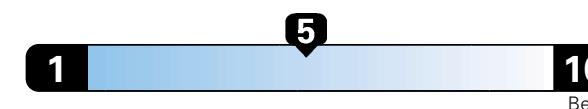

2018 MODEL YEAR

Jeep RENEGADE LATITUDE 4X4

THIS VEHICLE IS MANUFACTURED TO MEET SPECIFIC UNITED STATES REQUIREMENTS. THIS VEHICLE IS NOT MANUFACTURED FOR SALE OR REGISTRATION OUTSIDE OF THE UNITED STATES.

MANUFACTURER'S SUGGESTED RETAIL PRICE OF THIS MODEL INCLUDING DEALER PREPARATION

Base Price: $23,445

JEOP RENEGADE LATITUDE 4X4
Exterior Color: Granite Crystal Metallic Clear-Coat Exterior Paint
Interior Color: Black Interior Colors
Interior: Premium Cloth Bucket Seats
Engine: 2.4L I4 M-Air Engine
Transmission: 9-Speed 948TE Automatic Transmission

STANDARD EQUIPMENT (UNLESS REPLACED BY OPTIONAL EQUIPMENT)

FUNCTIONAL/SAFETY FEATURES

- ParkView® Rear Back Up Camera
- Advanced Multistage Front Airbags
- Supplemental Side-Curtain Front and Rear Airbags
- Supplemental Front Seat-Mounted Side Airbags
- Keyless Go Push Button Start
- Anti-Lock 4-Wheel Disc Brakes
- Electric Park Brake
- Electronic Stability Control
- Electronic Roll Mitigation
- Selec-Terrain™ System
- All Speed Traction Control
- Speed Control
- Electric Power Steering
- Capless Fuel Fill
- Daytime Running Lamp System
- Hill Start Assist
- Tire Pressure Monitoring Display
- Rear Window Wiper / Washer

INTERIOR FEATURES