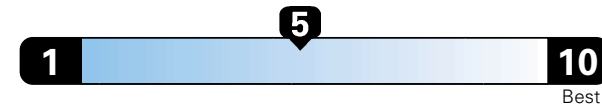

2018 MODEL YEAR

Jeep RENEGADE LATITUDE ALTITUDE 4X4

For more information visit: www.jeep.com
or call 1-877-IAM-JEEP

FCA US LLC

THIS VEHICLE IS MANUFACTURED TO MEET SPECIFIC UNITED STATES REQUIREMENTS. THIS VEHICLE IS NOT MANUFACTURED FOR SALE OR REGISTRATION OUTSIDE OF THE UNITED STATES.

MANUFACTURER'S SUGGESTED RETAIL PRICE OF THIS MODEL INCLUDING DEALER PREPARATION

Base Price: $23,445

JEOP RENEGADE LATITUDE 4X4
Exterior Color: Jetset Blue Exterior Paint
Interior Color: Black Interior Colors
Interior: Deluxe Cloth High-Back Bucket Seats
Engine: 2.4L I4 M-Air Engine
Transmission: 9-Speed 948TE Automatic Transmission
STANDARD EQUIPMENT (UNLESS REPLACED BY OPTIONAL EQUIPMENT)

FUNCTIONAL/SAFETY FEATURES
ParkView® Rear Back Up Camera
Advanced Multistage Front Airbags
Supplemental Side-Curtain Front and Rear Airbags
Supplemental Front Seat-Mounted Side Airbags
Keyless Go Push Button Start
Anti-Lock 4-Wheel Disc Brakes
Electric Park Brake
Electronic Stability Control
Electronic Roll Mitigation
Selec-Terrain™ System
All Speed Traction Control
Speed Control
Electric Power Steering
Capless Fuel Fill
Daytime Running Lamp System
Hill Start Assist
Tire Pressure Monitoring Display
Rear Window Wiper / Washer