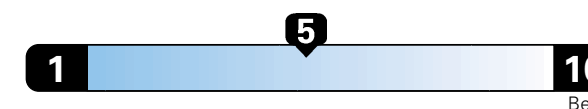

2018 MODEL YEAR

Jeep® RENEGADE LATITUDE 4X4

THIS VEHICLE IS MANUFACTURED TO MEET SPECIFIC UNITED STATES REQUIREMENTS. THIS VEHICLE IS NOT MANUFACTURED FOR SALE OR REGISTRATION OUTSIDE OF THE UNITED STATES.

MANUFACTURER'S SUGGESTED RETAIL PRICE OF THIS MODEL INCLUDING DEALER PREPARATION

Base Price: $23,445

JEOP RENEGADE LATITUDE 4X4
Exterior Color: Glacier Metallic Exterior Paint
Interior Color: Black Interior Colors
Interior: Premium Cloth Bucket Seats
Engine: 2.4L I4 M-Air Engine
Transmission: 9-Speed 948TE Automatic Transmission

STANDARD EQUIPMENT (UNLESS REPLACED BY OPTIONAL EQUIPMENT)
FUNCTIONAL/SAFETY FEATURES

- ParkView® Rear Back Up Camera
- Advanced Multistage Front Airbags
- Supplemental Side-Curtain Front and Rear Airbags
- Supplemental Front Seat-Mounted Side Airbags
- Keyless Go Push Button Start
- Anti-Lock 4-Wheel Disc Brakes
- Electric Park Brake
- Electronic Stability Control
- Electronic Roll Mitigation
- Selec-Terrain™ System
- All Speed Traction Control
- Speed Control
- Electric Power Steering
- Capless Fuel Fill
- Daytime Running Lamp System
- Hill Start Assist
- Tire Pressure Monitoring Display
- Rear Window Wiper / Washer