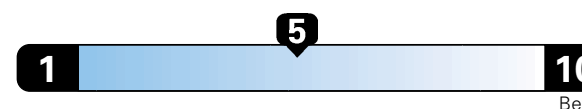

4.2 gallons per 100 miles

You spend

\$750

in fuel costs
over 5 years
compared to the
average new vehicle.

Annual fuel cost

\$1,500

Fuel Economy & Greenhouse Gas Rating (tailpipe only)

Smog Rating (tailpipe only)