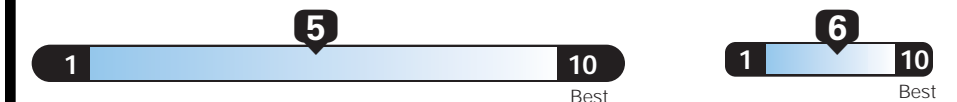

This vehicle emits 371 grams CO2 per mile. The best emits 0 grams per mile (tailpipe only). Producing and distributing fuel also creates emissions; learn more at fuel economy.gov

Actual results will vary for many reasons, including driving conditions and how you drive and maintain your vehicle. The average new vehicle gets 26 MPG and cost $7,000 to fuel over 5 years. Cost estimates are based on 15,000 miles per year at $2.45 per gallon. MPGe is miles per gasoline gallon equivalent. Vehicle emissions are a significant cause of climate change and smog.

fuel economy.gov

Calculate personalized estimates and compare vehicles