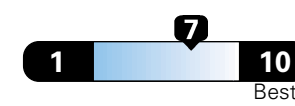

Smog Rating (tailpipe only)

This vehicle emits 371 grams CO2 per mile. The best emits 0 grams per mile (tailpipe only). Producing and distributing fuel also creates emissions; learn more at fuel economy.gov.

Actual results will vary for many reasons, including driving conditions and how you drive and maintain your vehicle. The average new vehicle gets 27 MPG and cost $6,750 to fuel over 5 years. Cost estimates are based on 15,000 miles per year at $2.40 per gallon. MPGe is miles per gasoline gallon equivalent. Vehicle emissions are a significant cause of climate change and smog.

fuel economy.gov

Calculate personalized estimates and compare vehicles