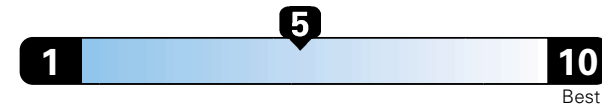

2018 MODEL YEAR

Jeep RENEGADE LATITUDE ALTITUDE 4X4

For more information visit: www.jeep.com
or call 1-877-IAM-JEEP

FCA US LLC

THIS VEHICLE IS MANUFACTURED TO MEET SPECIFIC UNITED STATES REQUIREMENTS. THIS VEHICLE IS NOT MANUFACTURED FOR SALE OR REGISTRATION OUTSIDE OF THE UNITED STATES.

MANUFACTURER'S SUGGESTED RETAIL PRICE OF THIS MODEL INCLUDING DEALER PREPARATION

Base Price: $23,345

JEOP RENEGADE LATITUDE 4X4
Exterior Color: Alpine White Exterior Paint
Interior Color: Black Interior Colors
Interior: Deluxe Cloth High-Back Bucket Seats
Engine: 2.4L I4 M-Air Engine
Transmission: 9-Speed 948TE Automatic Transmission
STANDARD EQUIPMENT (UNLESS REPLACED BY OPTIONAL EQUIPMENT)

FUNCTIONAL/SAFETY FEATURES
ParkView® Rear Back Up Camera
Advanced Multistage Front Airbags
Supplemental Side-Curtain Front and Rear Airbags
Supplemental Front Seat-Mounted Side Airbags
Keyless Go Push Button Start
Anti-Lock 4-Wheel Disc Brakes
Electric Park Brake
Electronic Stability Control
Electronic Roll Mitigation
Selec-Terrain™ System
All Speed Traction Control
Speed Control
Electric Power Steering
Capless Fuel Fill
Daytime Running Lamp System
Hill Start Assist
Tire Pressure Monitoring Display
Rear Window Wiper / Washer