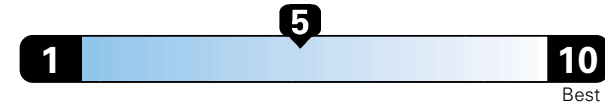

MANUFACTURER'S SUGGESTED RETAIL PRICE OF THIS MODEL INCLUDING DEALER PREPARATION

Base Price: **\$23,445**

JEOP RENEGADE LATITUDE 4X4

Exterior Color: Granite Crystal Metallic Clear-Coat Exterior Paint

Interior Color: Black Interior Colors

Fuel Economy and Environment

Gasoline Vehicle

Fuel Economy These estimates reflect new EPA methods beginning with 2017 models.
24 MPG
combined city/hwy
21 city 29 highway
4.2 gallons per 100 miles

Small SUV 4WD range from 18 to 37 MPG .
The best vehicle rates 136 MPGe.

You spend
\$750
in fuel costs
over 5 years
compared to the
average new vehicle.

Annual fuel cost
\$1,500

Fuel Economy & Greenhouse Gas Rating (tailpipe only)

Smog Rating (tailpipe only)

This vehicle emits 371 grams CO2 per mile. The best emits 0 grams per mile (tailpipe only). Producing and distributing fuel also creates emissions; learn more at fuel economy.gov.