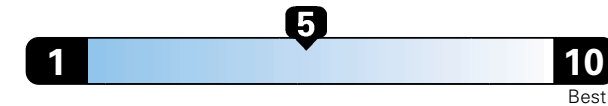

For more information visit: www.jeep.com
 or call 1-877-IAM-JEEP

FCA US LLC

Fuel Economy and Environment

Gasoline Vehicle

Fuel Economy These estimates reflect new EPA methods beginning with 2017 models.
24 MPG
 combined city/hwy
4.2 gallons per 100 miles
 21 city 29 highway

Small SUV 4WD range from 18 to 37 MPG.
 The best vehicle rates 136 MPGe.

**You spend
 \$750**
 in fuel costs
 over 5 years
 compared to the
 average new vehicle.

**Annual fuel cost
 \$1,500**

Fuel Economy & Greenhouse Gas Rating (tailpipe only)