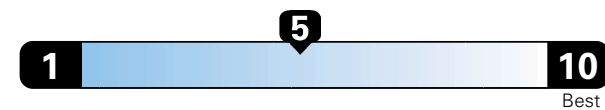

2018 MODEL YEAR

Jeep RENEGADE LATITUDE ALTITUDE 4X4

For more information visit: www.jeep.com
or call 1-877-IAM-JEEP

FCA US LLC

THIS VEHICLE IS MANUFACTURED TO MEET SPECIFIC UNITED STATES REQUIREMENTS. THIS VEHICLE IS NOT MANUFACTURED FOR SALE OR REGISTRATION OUTSIDE OF THE UNITED STATES.

MANUFACTURER'S SUGGESTED RETAIL PRICE OF THIS MODEL INCLUDING DEALER PREPARATION

Base Price: $23,445

JEOP RENEGADE LATITUDE 4X4
Exterior Color: Alpine White Exterior Paint
Interior Color: Black Interior Colors
Interior: Deluxe Cloth High-Back Bucket Seats
Engine: 2.4L I4 M-Air Engine
Transmission: 9-Speed 948TE Automatic Transmission

STANDARD EQUIPMENT (UNLESS REPLACED BY OPTIONAL EQUIPMENT)

FUNCTIONAL/SAFETY FEATURES
ParkView® Rear Back Up Camera
Advanced Multistage Front Airbags
Supplemental Side-Curtain Front and Rear Airbags
Supplemental Front Seat-Mounted Side Airbags
Keyless Go Push Button Start
Anti-Lock 4-Wheel Disc Brakes
Electric Park Brake
Electronic Stability Control
Electronic Roll Mitigation
Selec-Terrain™ System
All Speed Traction Control
Speed Control
Electric Power Steering
Capless Fuel Fill
Daytime Running Lamp System
Hill Start Assist
Tire Pressure Monitoring Display
Rear Window Wiper / Washer