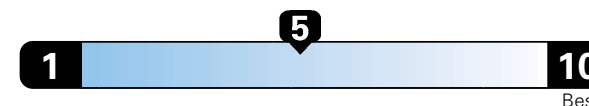

2018 MODEL YEAR

Jeep RENEGADE LATITUDE ALTITUDE 4X4

For more information visit: www.jeep.com
or call 1-877-IAM-JEEP

FCA US LLC

THIS VEHICLE IS MANUFACTURED TO MEET SPECIFIC UNITED STATES REQUIREMENTS. THIS VEHICLE IS NOT MANUFACTURED FOR SALE OR REGISTRATION OUTSIDE OF THE UNITED STATES.

MANUFACTURER'S SUGGESTED RETAIL PRICE OF THIS MODEL INCLUDING DEALER PREPARATION

Base Price: **$23,445**

JEOP RENEGADE LATITUDE 4X4

Exterior Color: Colorado Red Exterior Paint

Interior Color: Black Interior Colors

Interior: Deluxe Cloth High-Back Bucket Seats

Engine: 2.4L I4 M-Air Engine

Transmission: 9-Speed 948TE Automatic Transmission

STANDARD EQUIPMENT (UNLESS REPLACED BY OPTIONAL EQUIPMENT)

FUNCTIONAL/SAFETY FEATURES

- ParkView® Rear Back Up Camera
- Advanced Multistage Front Airbags
- Supplemental Side-Curtain Front and Rear Airbags
- Supplemental Front Seat-Mounted Side Airbags
- Keyless Go Push Button Start
- Anti-Lock 4-Wheel Disc Brakes
- Electric Park Brake
- Electronic Stability Control
- Electronic Roll Mitigation
- Selec-Terrain™ System
- All Speed Traction Control
- Speed Control
- Electric Power Steering
- Capless Fuel Fill
- Daytime Running Lamp System
- Hill Start Assist
- Tire Pressure Monitoring Display
- Rear Window Wiper / Washer

INTERIOR FEATURES