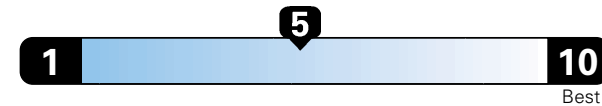

2018 MODEL YEAR

Jeep® RENEGADE LATITUDE 4X4

THIS VEHICLE IS MANUFACTURED TO MEET SPECIFIC UNITED STATES REQUIREMENTS. THIS VEHICLE IS NOT MANUFACTURED FOR SALE OR REGISTRATION OUTSIDE OF THE UNITED STATES.

MANUFACTURER'S SUGGESTED RETAIL PRICE OF THIS MODEL INCLUDING DEALER PREPARATION

Base Price: $23,595

JEOP RENEGADE LATITUDE 4X4
Exterior Color: Colorado Red Exterior Paint
Interior Color: Black Interior Colors
Interior: Premium Cloth Bucket Seats
Engine: 2.4L I4 M-Air Engine
Transmission: 9-Speed 948TE Automatic Transmission
STANDARD EQUIPMENT (UNLESS REPLACED BY OPTIONAL EQUIPMENT)
FUNCTIONAL/SAFETY FEATURES

ParkView® Rear Back Up Camera
Advanced Multistage Front Airbags
Supplemental Side-Curtain Front and Rear Airbags
Supplemental Front Seat-Mounted Side Airbags
Keyless Go Push Button Start
Anti-Lock 4-Wheel Disc Brakes
Electric Park Brake
Electronic Stability Control
Electronic Roll Mitigation
Selec-Terrain™ System
All Speed Traction Control
Speed Control
Electric Power Steering
Capless Fuel Fill
Daytime Running Lamp System
Hill Start Assist
Tire Pressure Monitoring Display
Rear Window Wiper / Washer