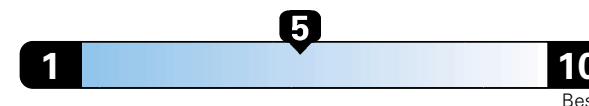

Customer Preferred Package 2EL $695

- Deluxe Cloth High-Back Bucket Seats
- Altitude Package
- Black Accent Stitching
- Exterior Mirrors with Turn Signals
- 18-Inch x 8.0-Inch Gloss Black Wheels
- 225/55R18 All Season Tires
- Black Day Light Opening Moldings
- Gloss Black Badging
- Gloss Black Rear Fascia Applique
- Gloss Black Instrument Panel Bezels
- Premium Door Trim Panel

$695

Cold Weather Group $745

- All-Season Floor Mats
- Heated Front Seats
- Heated Steering Wheel
- Rain Sensitive Windshield Wipers
- Windshield Wiper De-Icer

Passive Entry Remote-Start Package $350

- Passive Entry / Keyless Go™
- Remote-Start System (N/A w/Manual Transmission)

$1,530

- 2.4L I4 M-Air Engine
- Gloss Black Steering Wheel Bezel

Destination Charge $1,445

TOTAL PRICE: * $28,110

WARRANTY COVERAGE

5-year or 60,000-mile Powertrain Limited Warranty.

3-year or 36,000-mile Basic Limited Warranty.

Ask Dealer for a copy of the limited warranties or see your owner's manual for details.

**5 YEAR / 60,000 MILE
POWERTRAIN WARRANTY**

Fuel Economy and Environment

Gasoline Vehicle

Fuel Economy These estimates reflect new EPA methods beginning with 2017 models.

24 MPG
combined city/hwy

21 city 29 highway

Small SUV 4WD range from 18 to 37 MPG .
The best vehicle rates 136 MPGe.

4.2 gallons per 100 miles

You spend $750
in fuel costs
over 5 years
compared to the
average new vehicle.

Annual fuel cost
$1,500

Fuel Economy & Greenhouse Gas Rating (tailpipe only)