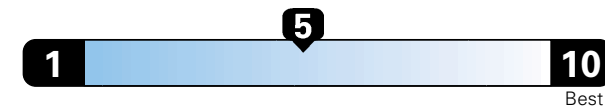

2018 MODEL YEAR

Jeep RENEGADE LATITUDE 4X4

For more information visit: www.jeep.com
or call 1-877-IAM-JEEP

FCA US LLC

THIS VEHICLE IS MANUFACTURED TO MEET SPECIFIC UNITED STATES REQUIREMENTS. THIS VEHICLE IS NOT MANUFACTURED FOR SALE OR REGISTRATION OUTSIDE OF THE UNITED STATES.

MANUFACTURER'S SUGGESTED RETAIL PRICE OF THIS MODEL INCLUDING DEALER PREPARATION

Base Price: $23,445

JEOP RENEGADE LATITUDE 4X4
Exterior Color: Black Exterior Paint
Interior Color: Black Interior Colors
Interior: Premium Cloth Bucket Seats
Engine: 2.4L I4 M-Air Engine
Transmission: 9-Speed 948TE Automatic Transmission

STANDARD EQUIPMENT (UNLESS REPLACED BY OPTIONAL EQUIPMENT)

FUNCTIONAL/SAFETY FEATURES
ParkView® Rear Back Up Camera
Advanced Multistage Front Airbags
Supplemental Side-Curtain Front and Rear Airbags
Supplemental Front Seat-Mounted Side Airbags
Keyless Go Push Button Start
Anti-Lock 4-Wheel Disc Brakes
Electric Park Brake
Electronic Stability Control
Electronic Roll Mitigation
Selec-Terrain™ System
All Speed Traction Control
Speed Control
Electric Power Steering
Capless Fuel Fill
Daytime Running Lamp System
Hill Start Assist
Tire Pressure Monitoring Display
Rear Window Wiper / Washer