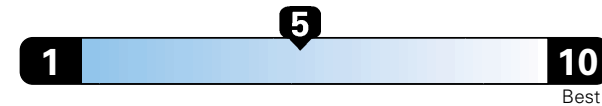

2018 MODEL YEAR

Jeep RENEGADE LATITUDE ALTITUDE 4X4

For more information visit: www.jeep.com
or call 1-877-IAM-JEEP

FCA US LLC

THIS VEHICLE IS MANUFACTURED TO MEET SPECIFIC UNITED STATES REQUIREMENTS. THIS VEHICLE IS NOT MANUFACTURED FOR SALE OR REGISTRATION OUTSIDE OF THE UNITED STATES.

MANUFACTURER'S SUGGESTED RETAIL PRICE OF THIS MODEL INCLUDING DEALER PREPARATION

Base Price: $23,445

JEOP RENEGADE LATITUDE 4X4
Exterior Color: Alpine White Exterior Paint
Interior Color: Black Interior Colors
Interior: Deluxe Cloth High-Back Bucket Seats
Engine: 2.4L I4 M-Air Engine
Transmission: 9-Speed 948TE Automatic Transmission
STANDARD EQUIPMENT (UNLESS REPLACED BY OPTIONAL EQUIPMENT)

FUNCTIONAL/SAFETY FEATURES
ParkView® Rear Back Up Camera
Advanced Multistage Front Airbags
Supplemental Side-Curtain Front and Rear Airbags
Supplemental Front Seat-Mounted Side Airbags
Keyless Go Push Button Start
Anti-Lock 4-Wheel Disc Brakes
Electric Park Brake
Electronic Stability Control
Electronic Roll Mitigation
Selec-Terrain™ System
All Speed Traction Control
Speed Control
Electric Power Steering
Capless Fuel Fill
Daytime Running Lamp System
Hill Start Assist
Tire Pressure Monitoring Display
Rear Window Wiper / Washer