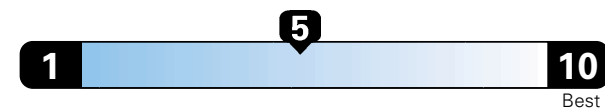

2018 MODEL YEAR

Jeep RENEGADE LATITUDE ALTITUDE 4X4

For more information visit: www.jeep.com
or call 1-877-IAM-JEEP

FCA US LLC

THIS VEHICLE IS MANUFACTURED TO MEET SPECIFIC UNITED STATES REQUIREMENTS. THIS VEHICLE IS NOT MANUFACTURED FOR SALE OR REGISTRATION OUTSIDE OF THE UNITED STATES.

MANUFACTURER'S SUGGESTED RETAIL PRICE OF THIS MODEL INCLUDING DEALER PREPARATION

Base Price: $23,445

JEOP RENEGADE LATITUDE 4X4
Exterior Color: Alpine White Exterior Paint
Interior Color: Black Interior Colors
Interior: Deluxe Cloth High-Back Bucket Seats
Engine: 2.4L I4 M-Air Engine
Transmission: 9-Speed 948TE Automatic Transmission
STANDARD EQUIPMENT (UNLESS REPLACED BY OPTIONAL EQUIPMENT)

FUNCTIONAL/SAFETY FEATURES
ParkView® Rear Back Up Camera
Advanced Multistage Front Airbags
Supplemental Side-Curtain Front and Rear Airbags
Supplemental Front Seat-Mounted Side Airbags
Keyless Go Push Button Start
Anti-Lock 4-Wheel Disc Brakes
Electric Park Brake
Electronic Stability Control
Electronic Roll Mitigation
Selec-Terrain™ System
All Speed Traction Control
Speed Control
Electric Power Steering
Capless Fuel Fill
Daytime Running Lamp System
Hill Start Assist
Tire Pressure Monitoring Display
Rear Window Wiper / Washer