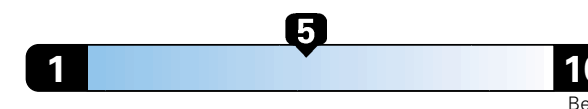

2018 MODEL YEAR

Jeep RENEGADE LATITUDE 4X4

THIS VEHICLE IS MANUFACTURED TO MEET SPECIFIC UNITED STATES REQUIREMENTS. THIS VEHICLE IS NOT MANUFACTURED FOR SALE OR REGISTRATION OUTSIDE OF THE UNITED STATES.

MANUFACTURER'S SUGGESTED RETAIL PRICE OF THIS MODEL INCLUDING DEALER PREPARATION

Base Price: $23,445

JEOP RENEGADE LATITUDE 4X4
Exterior Color: Granite Crystal Metallic Clear-Coat Exterior Paint
Interior Color: Black Interior Colors
Interior: Premium Cloth Bucket Seats
Engine: 2.4L I4 M-Air Engine
Transmission: 9-Speed 948TE Automatic Transmission

STANDARD EQUIPMENT (UNLESS REPLACED BY OPTIONAL EQUIPMENT)
FUNCTIONAL/SAFETY FEATURES

ParkView® Rear Back Up Camera
Advanced Multistage Front Airbags
Supplemental Side-Curtain Front and Rear Airbags
Supplemental Front Seat-Mounted Side Airbags
Keyless Go Push Button Start
Anti-Lock 4-Wheel Disc Brakes
Electric Park Brake
Electronic Stability Control
Electronic Roll Mitigation
Selec-Terrain™ System
All Speed Traction Control
Speed Control
Electric Power Steering
Capless Fuel Fill
Daytime Running Lamp System
Hill Start Assist
Tire Pressure Monitoring Display
Rear Window Wiper / Washer

INTERIOR FEATURES