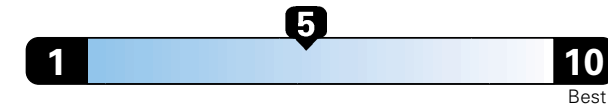

2018 MODEL YEAR

Jeep® RENEGADE LATITUDE 4X4

THIS VEHICLE IS MANUFACTURED TO MEET SPECIFIC UNITED STATES REQUIREMENTS. THIS VEHICLE IS NOT MANUFACTURED FOR SALE OR REGISTRATION OUTSIDE OF THE UNITED STATES.

MANUFACTURER'S SUGGESTED RETAIL PRICE OF THIS MODEL INCLUDING DEALER PREPARATION

Base Price: $23,445

JEOP RENEGADE LATITUDE 4X4
Exterior Color: Colorado Red Exterior Paint
Interior Color: Black Interior Colors
Interior: Premium Cloth Bucket Seats
Engine: 2.4L I4 M-Air Engine
Transmission: 9-Speed 948TE Automatic Transmission
STANDARD EQUIPMENT (UNLESS REPLACED BY OPTIONAL EQUIPMENT)
FUNCTIONAL/SAFETY FEATURES

ParkView® Rear Back Up Camera
Advanced Multistage Front Airbags
Supplemental Side-Curtain Front and Rear Airbags
Supplemental Front Seat-Mounted Side Airbags
Keyless Go Push Button Start
Anti-Lock 4-Wheel Disc Brakes
Electric Park Brake
Electronic Stability Control
Electronic Roll Mitigation
Selec-Terrain™ System
All Speed Traction Control
Speed Control
Electric Power Steering
Capless Fuel Fill
Daytime Running Lamp System
Hill Start Assist
Tire Pressure Monitoring Display
Rear Window Wiper / Washer