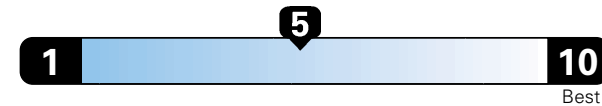

2018 MODEL YEAR

Jeep RENEGADE LATITUDE ALTITUDE 4X4

For more information visit: www.jeep.com
or call 1-877-IAM-JEEP

FCA US LLC

THIS VEHICLE IS MANUFACTURED TO MEET SPECIFIC UNITED STATES REQUIREMENTS. THIS VEHICLE IS NOT MANUFACTURED FOR SALE OR REGISTRATION OUTSIDE OF THE UNITED STATES.

MANUFACTURER'S SUGGESTED RETAIL PRICE OF THIS MODEL INCLUDING DEALER PREPARATION

Base Price: $23,595

JEOP RENEGADE LATITUDE 4X4
Exterior Color: Colorado Red Exterior Paint
Interior Color: Black Interior Colors
Interior: Deluxe Cloth High-Back Bucket Seats
Engine: 2.4L I4 M-Air Engine
Transmission: 9-Speed 948TE Automatic Transmission
STANDARD EQUIPMENT (UNLESS REPLACED BY OPTIONAL EQUIPMENT)

FUNCTIONAL/SAFETY FEATURES
ParkView® Rear Back Up Camera
Advanced Multistage Front Airbags
Supplemental Side-Curtain Front and Rear Airbags
Supplemental Front Seat-Mounted Side Airbags
Keyless Go Push Button Start
Anti-Lock 4-Wheel Disc Brakes
Electric Park Brake
Electronic Stability Control
Electronic Roll Mitigation
Selec-Terrain™ System
All Speed Traction Control
Speed Control
Electric Power Steering
Capless Fuel Fill
Daytime Running Lamp System
Hill Start Assist
Tire Pressure Monitoring Display
Rear Window Wiper / Washer