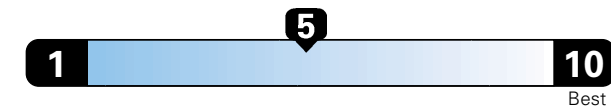

2018 MODEL YEAR

Jeep RENEGADE LATITUDE ALTITUDE 4X4

For more information visit: www.jeep.com
or call 1-877-IAM-JEEP

FCA US LLC

THIS VEHICLE IS MANUFACTURED TO MEET SPECIFIC UNITED STATES REQUIREMENTS. THIS VEHICLE IS NOT MANUFACTURED FOR SALE OR REGISTRATION OUTSIDE OF THE UNITED STATES.

MANUFACTURER'S SUGGESTED RETAIL PRICE OF THIS MODEL INCLUDING DEALER PREPARATION

Base Price: $23,445

JEOP RENEGADE LATITUDE 4X4
Exterior Color: Colorado Red Exterior Paint
Interior Color: Black Interior Colors
Interior: Deluxe Cloth High-Back Bucket Seats
Engine: 2.4L I4 M-Air Engine
Transmission: 9-Speed 948TE Automatic Transmission
STANDARD EQUIPMENT (UNLESS REPLACED BY OPTIONAL EQUIPMENT)
FUNCTIONAL/SAFETY FEATURES

ParkView® Rear Back Up Camera
Advanced Multistage Front Airbags
Supplemental Side-Curtain Front and Rear Airbags
Supplemental Front Seat-Mounted Side Airbags
Keyless Go Push Button Start
Anti-Lock 4-Wheel Disc Brakes
Electric Park Brake
Electronic Stability Control
Electronic Roll Mitigation
Selec-Terrain™ System
All Speed Traction Control
Speed Control
Electric Power Steering
Capless Fuel Fill
Daytime Running Lamp System
Hill Start Assist
Tire Pressure Monitoring Display
Rear Window Wiper / Washer