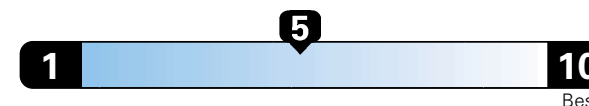

Fuel Economy and Environment

Gasoline Vehicle

Fuel Economy These estimates reflect new EPA methods beginning with 2017 models.
24 MPG
combined city/hwy
21 city 29 highway

Small SUV 4WD range from 18 to 37 MPG .
The best vehicle rates 136 MPGe.

4.2 gallons per 100 miles

You spend
$750
in fuel costs
over 5 years
compared to the
average new vehicle.

Annual fuel cost
$1,500

Fuel Economy & Greenhouse Gas Rating (tailpipe only)

Smog Rating (tailpipe only)

This vehicle emits 371 grams CO2 per mile. The best emits 0 grams per mile (tailpipe only). Producing and distributing fuel also creates emissions; learn more at fuelconomy.gov.

Actual results will vary for many reasons, including driving conditions and how you drive and maintain your vehicle. The average new vehicle gets 27 MPG and cost $6,750 to fuel over 5 years. Cost estimates are based on 15,000 miles per year at $2.40 per gallon. MPGe is miles per gasoline gallon equivalent. Vehicle emissions are a significant cause of climate change and smog.

fuelconomy.gov

Calculate personalized estimates and compare vehicles