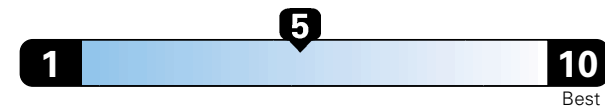

MANUFACTURER'S SUGGESTED RETAIL PRICE OF THIS MODEL INCLUDING DEALER PREPARATION

Base Price: \$23,595

JEOP RENEGADE LATITUDE 4X4
Exterior Color: Alpine White Exterior Paint
Interior Color: Black Interior Colors
Interior: Premium Cloth Bucket Seats
Engine: 2.4L I4 M-Air Engine
Transmission: 9-Speed 948TE Automatic Transmission
STANDARD EQUIPMENT (UNLESS REPLACED BY OPTIONAL EQUIPMENT)
 FUNCTIONAL/SAFETY FEATURES

For more information visit: www.jeep.com
 or call 1-877-IAM-JEEP

FCA US LLC

Fuel Economy and Environment

Gasoline Vehicle

Fuel Economy These estimates reflect new EPA methods beginning with 2017 models.
24 MPG
 combined city/hwy
4.2 gallons per 100 miles
 21 city 29 highway

Small SUV 4WD range from 18 to 37 MPG .
 The best vehicle rates 136 MPGe.

**You spend
 \$750**
 in fuel costs
 over 5 years
 compared to the
 average new vehicle.

**Annual fuel cost
 \$1,500**

Fuel Economy & Greenhouse Gas Rating (tailpipe only)