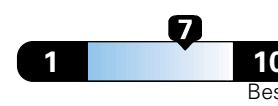

Smog Rating (tailpipe only)

This vehicle emits 371 grams CO2 per mile. The best emits 0 grams per mile (tailpipe only). Producing and distributing fuel also creates emissions; learn more at fuelconomy.gov.

Actual results will vary for many reasons, including driving conditions and how you drive and maintain your vehicle. The average new vehicle gets 27 MPG and cost $6,750 to fuel over 5 years. Cost estimates are based on 15,000 miles per year at $2.40 per gallon. MPGe is miles per gasoline gallon equivalent. Vehicle emissions are a significant cause of climate change and smog.

fuelconomy.gov

Calculate personalized estimates and compare vehicles