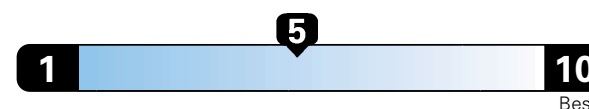

2018 MODEL YEAR

Jeep RENEGADE LATITUDE 4X4

For more information visit: www.jeep.com
or call 1-877-IAM-JEEP

FCA US LLC

THIS VEHICLE IS MANUFACTURED TO MEET SPECIFIC UNITED STATES REQUIREMENTS. THIS VEHICLE IS NOT MANUFACTURED FOR SALE OR REGISTRATION OUTSIDE OF THE UNITED STATES.

MANUFACTURER'S SUGGESTED RETAIL PRICE OF THIS MODEL INCLUDING DEALER PREPARATION

Base Price: $23,595

JEOP RENEGADE LATITUDE 4X4

Exterior Color: Glacier Metallic Exterior Paint
Interior Color: Black / Ski Gray Interior Color
Interior: Premium Cloth Bucket Seats
Engine: 2.4L I4 M-Air Engine
Transmission: 9-Speed 948TE Automatic Transmission

STANDARD EQUIPMENT (UNLESS REPLACED BY OPTIONAL EQUIPMENT)

FUNCTIONAL/SAFETY FEATURES

ParkView® Rear Back Up Camera
Advanced Multistage Front Airbags
Supplemental Side-Curtain Front and Rear Airbags
Supplemental Front Seat-Mounted Side Airbags
Keyless Go Push Button Start
Anti-Lock 4-Wheel Disc Brakes
Electric Park Brake
Electronic Stability Control
Electronic Roll Mitigation
Selec-Terrain™ System
All Speed Traction Control
Speed Control
Electric Power Steering
Capless Fuel Fill
Daytime Running Lamp System
Hill Start Assist
Tire Pressure Monitoring Display
Rear Window Wiper / Washer

INTERIOR FEATURES