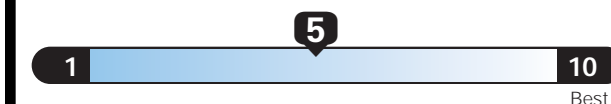

This vehicle emits 371 grams CO2 per mile. The best emits 0 grams per mile (tailpipe only). Producing and distributing fuel also creates emissions; learn more at fuel economy.gov

Actual results will vary for many reasons, including driving conditions and how you drive and maintain your vehicle. The average new vehicle gets 26 MPG and cost $7,000 to fuel over 5 years. Cost estimates are based on 15,000 miles per year at $2.45 per gallon. MPGe is miles per gasoline gallon equivalent. Vehicle emissions are a significant cause of climate change and smog.

fuel economy.gov

Calculate personalized estimates and compare vehicles

Smartphone
QR Code™