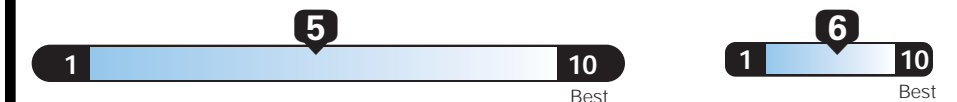

## EPA DOT Fuel Economy and Environment

Gasoline Vehicle

**Fuel Economy** These estimates reflect new EPA methods beginning with 2017 models.  
 Small SUV 4WD range from 18 to 33 MPG. The best vehicle rates 119 MPGe.  
**24 MPG** combined city/hwy  
 21 city 29 highway  
 4.2 gallons per 100 miles

**You spend \$750**  
 more in fuel costs over 5 years compared to the average new vehicle.

**Annual fuel COST \$1,550**

**Fuel Economy & Greenhouse Gas Rating (tailpipe only)** Smog Rating (tailpipe only)