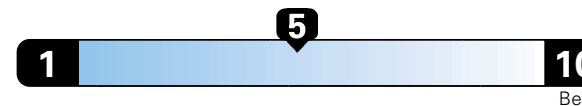

This vehicle emits 371 grams CO2 per mile. The best emits 0 grams per mile (tailpipe only). Producing and distributing fuel also creates emissions; learn more at fuelconomy.gov.

Actual results will vary for many reasons, including driving conditions and how you drive and maintain your vehicle. The average new vehicle gets 27 MPG and cost $6,750 to fuel over 5 years. Cost estimates are based on 15,000 miles per year at $2.40 per gallon. MPGe is miles per gasoline gallon equivalent. Vehicle emissions are a significant cause of climate change and smog.

fuelconomy.gov

Calculate personalized estimates and compare vehicles

Smartphone
QR Code™