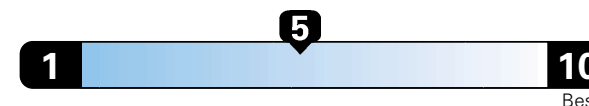

MANUFACTURER'S SUGGESTED RETAIL PRICE OF THIS MODEL INCLUDING DEALER PREPARATION

Base Price: \$23,445

JEOP RENEGADE LATITUDE 4X4
Exterior Color: Alpine White Exterior Paint
Interior Color: Black Interior Colors
Interior: Premium Cloth Bucket Seats
Engine: 2.4L I4 M-Air Engine
Transmission: 9-Speed 948TE Automatic Transmission
STANDARD EQUIPMENT (UNLESS REPLACED BY OPTIONAL EQUIPMENT)
 FUNCTIONAL/SAFETY FEATURES

For more information visit: www.jeep.com
 or call 1-877-IAM-JEEP

FCA US LLC

Fuel Economy and Environment

Gasoline Vehicle

Fuel Economy These estimates reflect new EPA methods beginning with 2017 models.
24 MPG
 combined city/hwy
4.2 gallons per 100 miles
 21 city 29 highway

Small SUV 4WD range from 18 to 37 MPG .
 The best vehicle rates 136 MPGe.

You spend \$750
 in fuel costs
 over 5 years
 compared to the
 average new vehicle.

Annual fuel cost \$1,500

Fuel Economy & Greenhouse Gas Rating (tailpipe only)