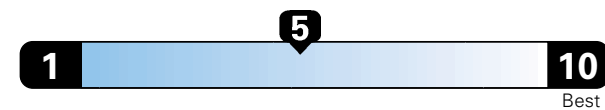

2018 MODEL YEAR

Jeep RENEGADE LATITUDE ALTITUDE 4X4

For more information visit: www.jeep.com
or call 1-877-IAM-JEEP

FCA US LLC

THIS VEHICLE IS MANUFACTURED TO MEET SPECIFIC UNITED STATES REQUIREMENTS. THIS VEHICLE IS NOT MANUFACTURED FOR SALE OR REGISTRATION OUTSIDE OF THE UNITED STATES.

MANUFACTURER'S SUGGESTED RETAIL PRICE OF THIS MODEL INCLUDING DEALER PREPARATION

Base Price: $23,595

JEOP RENEGADE LATITUDE 4X4
Exterior Color: Colorado Red Exterior Paint
Interior Color: Black Interior Colors
Interior: Deluxe Cloth High-Back Bucket Seats
Engine: 2.4L I4 M-Air Engine
Transmission: 9-Speed 948TE Automatic Transmission

STANDARD EQUIPMENT (UNLESS REPLACED BY OPTIONAL EQUIPMENT)

FUNCTIONAL/SAFETY FEATURES
ParkView® Rear Back Up Camera
Advanced Multistage Front Airbags
Supplemental Side-Curtain Front and Rear Airbags
Supplemental Front Seat-Mounted Side Airbags
Keyless Go Push Button Start
Anti-Lock 4-Wheel Disc Brakes
Electric Park Brake
Electronic Stability Control
Electronic Roll Mitigation
Selec-Terrain™ System
All Speed Traction Control
Speed Control
Electric Power Steering
Capless Fuel Fill
Daytime Running Lamp System
Hill Start Assist
Tire Pressure Monitoring Display
Rear Window Wiper / Washer