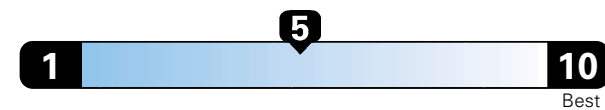

MANUFACTURER'S SUGGESTED RETAIL PRICE OF THIS MODEL INCLUDING DEALER PREPARATION

Base Price: \$23,595

JEOP RENEGADE LATITUDE 4X4
Exterior Color: Alpine White Exterior Paint
Interior Color: Black Interior Colors
Interior: Premium Cloth Bucket Seats
Engine: 2.4L I4 M-Air Engine
Transmission: 9-Speed 948TE Automatic Transmission
STANDARD EQUIPMENT (UNLESS REPLACED BY OPTIONAL EQUIPMENT)
 FUNCTIONAL/SAFETY FEATURES

For more information visit: www.jeep.com
 or call 1-877-IAM-JEEP

FCA US LLC

Fuel Economy and Environment

Gasoline Vehicle

Fuel Economy These estimates reflect new EPA methods beginning with 2017 models.
24 MPG
 combined city/hwy
4.2 gallons per 100 miles
 21 city 29 highway

Small SUV 4WD range from 18 to 37 MPG .
 The best vehicle rates 136 MPGe.

**You spend
 \$750**
 in fuel costs
 over 5 years
 compared to the
 average new vehicle.

**Annual fuel cost
 \$1,500**

Fuel Economy & Greenhouse Gas Rating (tailpipe only)