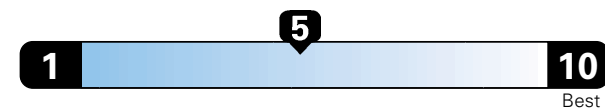

MANUFACTURER'S SUGGESTED RETAIL PRICE OF THIS MODEL INCLUDING DEALER PREPARATION

Base Price: \$23,445

JEOP RENEGADE LATITUDE 4X4
Exterior Color: Black Exterior Paint
Interior Color: Black Interior Colors
Interior: Premium Cloth Bucket Seats
Engine: 2.4L I4 M-Air Engine
Transmission: 9-Speed 948TE Automatic Transmission
STANDARD EQUIPMENT (UNLESS REPLACED BY OPTIONAL EQUIPMENT)
 FUNCTIONAL/SAFETY FEATURES

For more information visit: www.jeep.com
 or call 1-877-IAM-JEEP

FCA US LLC

Fuel Economy and Environment

Gasoline Vehicle

Fuel Economy These estimates reflect new EPA methods beginning with 2017 models.
24 MPG
 combined city/hwy
4.2 gallons per 100 miles
 21 city 29 highway

Small SUV 4WD range from 18 to 37 MPG.
 The best vehicle rates 136 MPGe.

You spend \$750
 in fuel costs
 over 5 years
 compared to the
 average new vehicle.

Annual fuel cost \$1,500

Fuel Economy & Greenhouse Gas Rating (tailpipe only)