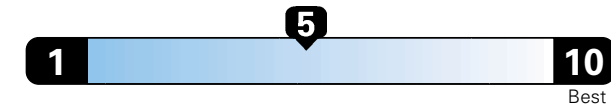

MANUFACTURER'S SUGGESTED RETAIL PRICE OF THIS MODEL INCLUDING DEALER PREPARATION

Base Price: \$23,595

JEOP RENEGADE LATITUDE 4X4
Exterior Color: Alpine White Exterior Paint
Interior Color: Black Interior Colors
Interior: Deluxe Cloth High-Back Bucket Seats
Engine: 2.4L I4 M-Air Engine
Transmission: 9-Speed 948TE Automatic Transmission
STANDARD EQUIPMENT (UNLESS REPLACED BY OPTIONAL EQUIPMENT)
 FUNCTIONAL/SAFETY FEATURES

Fuel Economy and Environment

Gasoline Vehicle

Fuel Economy These estimates reflect new EPA methods beginning with 2017 models.
24 MPG **21** city **29** highway
 combined city/hwy
4.2 gallons per 100 miles

Small SUV 4WD range from 18 to 37 MPG .
 The best vehicle rates 136 MPGe.

**You spend
 \$750
 in fuel costs
 over 5 years
 compared to the
 average new vehicle.**

**Annual fuel cost
 \$1,500**

Fuel Economy & Greenhouse Gas Rating (tailpipe only)