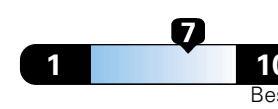

Smog Rating (tailpipe only)

This vehicle emits 371 grams CO2 per mile. The best emits 0 grams per mile (tailpipe only). Producing and distributing fuel also creates emissions; learn more at fuelconomy.gov.

Actual results will vary for many reasons, including driving conditions and how you drive and maintain your vehicle. The average new vehicle gets 27 MPG and cost $6,750 to fuel over 5 years. Cost estimates are based on 15,000 miles per year at $2.40 per gallon. MPGe is miles per gasoline gallon equivalent. Vehicle emissions are a significant cause of climate change and smog.

fuelconomy.gov

Calculate personalized estimates and compare vehicles