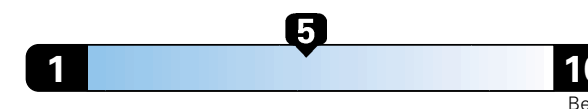

MANUFACTURER'S SUGGESTED RETAIL PRICE OF THIS MODEL INCLUDING DEALER PREPARATION

Base Price: \$23,595

JEOP RENEGADE LATITUDE 4X4
Exterior Color: Black Exterior Paint
Interior Color: Black Interior Colors
Interior: Premium Cloth Bucket Seats
Engine: 2.4L I4 M-Air Engine
Transmission: 9-Speed 948TE Automatic Transmission

For more information visit: www.jeep.com
 or call 1-877-IAM-JEEP

FCA US LLC

Fuel Economy and Environment

Gasoline Vehicle

Fuel Economy These estimates reflect new EPA methods beginning with 2017 models.
24 MPG
 combined city/hwy
4.2 gallons per 100 miles
 21 city 29 highway

Small SUV 4WD range from 18 to 37 MPG .
 The best vehicle rates 136 MPGe.

**You spend
 \$750**
 in fuel costs
 over 5 years
 compared to the
 average new vehicle.

**Annual fuel cost
 \$1,500**

Fuel Economy & Greenhouse Gas Rating (tailpipe only)