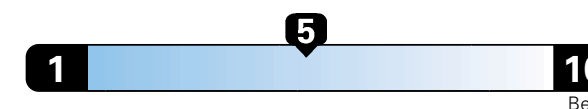

This vehicle emits 371 grams CO2 per mile. The best emits 0 grams per mile (tailpipe only). Producing and distributing fuel also creates emissions; learn more at fuelconomy.gov.

Actual results will vary for many reasons, including driving conditions and how you drive and maintain your vehicle. The average new vehicle gets 27 MPG and cost $6,750 to fuel over 5 years. Cost estimates are based on 15,000 miles per year at $2.40 per gallon. MPGe is miles per gasoline gallon equivalent. Vehicle emissions are a significant cause of climate change and smog.

fuelconomy.gov

Calculate personalized estimates and compare vehicles

Smartphone QR Code™

GOVERNMENT 5-STAR SAFETY RATINGS

Overall Vehicle Score

Not Rated

Based on the combined ratings of frontal, side, and rollover.
Should ONLY be compared to other vehicles of similar size and weight.

Frontal Crash

Driver Passenger

★★★★★
★★★★★

Based on the risk of injury in a frontal impact.
Should ONLY be compared to other vehicles of similar size and weight.

Side Crash

Front seat Rear seat

Not Rated
Not Rated

Based on the risk of injury in a side impact.

Rollover

★★★

Based on the risk of rollover in a single-vehicle crash.

Star ratings range from 1 to 5 stars (★★★★★) with 5 being the highest.
Source: National Highway Traffic Safety Administration (NHTSA)
www.safercar.gov or 1-888-327-4236

The safety ratings above are based on Federal Government tests of particular vehicles equipped with certain features and options. The performance of this vehicle may differ.

PARTS CONTENT INFORMATION

FOR VEHICLES IN THIS CARLINE:
U.S./CANADIAN PARTS CONTENT: 22%
MAJOR SOURCES OF FOREIGN PARTS CONTENT:

ITALY : 62%
NOTE: PARTS CONTENT DOES NOT INCLUDE FINAL ASSEMBLY, DISTRIBUTION, OR OTHER NON-PARTS COSTS.

FOR THIS VEHICLE:
FINAL ASSEMBLY POINT:
MELFI, ITALY
COUNTRY OF ORIGIN:
ENGINE: UNITED STATES
TRANSMISSION: UNITED STATES

VEHICLE PROTECTION
A PRODUCT OF FCA US LLC

Ask for Mopar Vehicle Protection for your vehicle. We Built It. We Back It.