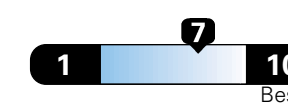

This vehicle emits 371 grams CO2 per mile. The best emits 0 grams per mile (tailpipe only). Producing and distributing fuel also creates emissions; learn more at fuelconomy.gov.

Actual results will vary for many reasons, including driving conditions and how you drive and maintain your vehicle. The average new vehicle gets 27 MPG and cost $6,750 to fuel over 5 years. Cost estimates are based on 15,000 miles per year at $2.40 per gallon. MPGe is miles per gasoline gallon equivalent. Vehicle emissions are a significant cause of climate change and smog.

fuelconomy.gov

Calculate personalized estimates and compare vehicles

Smartphone QR Code™