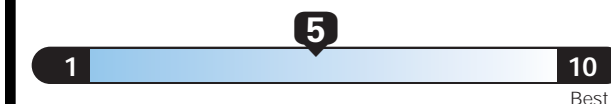

This vehicle emits 371 grams CO2 per mile. The best emits 0 grams per mile (tailpipe only). Producing and distributing fuel also creates emissions; learn more at fuel economy.gov

Actual results will vary for many reasons, including driving conditions and how you drive and maintain your vehicle. The average new vehicle gets 26 MPG and cost $7,000 to fuel over 5 years. Cost estimates are based on 15,000 miles per year at $2.45 per gallon. MPGe is miles per gasoline gallon equivalent. Vehicle emissions are a significant cause of climate change and smog.

fuel economy.gov

Calculate personalized estimates and compare vehicles