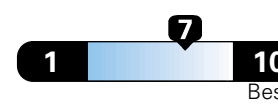

4.2 gallons per 100 miles

You spend
\$750
in fuel costs
over 5 years
compared to the
average new vehicle.

Annual fuel cost
\$1,500

Fuel Economy & Greenhouse Gas Rating (tailpipe only)

Smog Rating (tailpipe only)