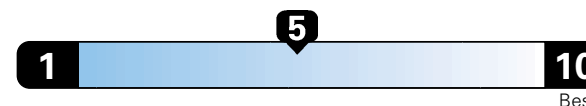

4.2 gallons per 100 miles

You spend

\$750

in fuel costs
over 5 years
compared to the
average new vehicle.

Annual fuel cost

\$1,500

Fuel Economy & Greenhouse Gas Rating (tailpipe only)

Smog Rating (tailpipe only)