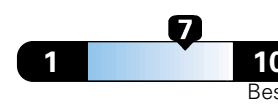

4.2 gallons per 100 miles

You spend

\$750

in fuel costs
over 5 years
compared to the
average new vehicle.

Annual fuel cost

\$1,500

Fuel Economy & Greenhouse Gas Rating (tailpipe only)

Smog Rating (tailpipe only)