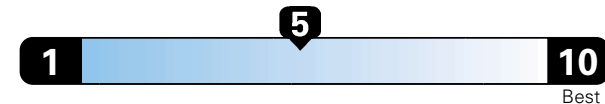

MANUFACTURER'S SUGGESTED RETAIL PRICE OF THIS MODEL INCLUDING DEALER PREPARATION

Base Price: \$23,445

JEOP RENEGADE LATITUDE 4X4
Exterior Color: Black Exterior Paint
Interior Color: Black Interior Colors
Interior: Deluxe Cloth High-Back Bucket Seats
Engine: 2.4L I4 M-Air Engine
Transmission: 9-Speed 948TE Automatic Transmission

4.2 gallons per 100 miles

You spend

\$750

in fuel costs over 5 years
 compared to the average new vehicle.

Annual fuel cost

\$1,500

Fuel Economy & Greenhouse Gas Rating (tailpipe only)

Smog Rating (tailpipe only)