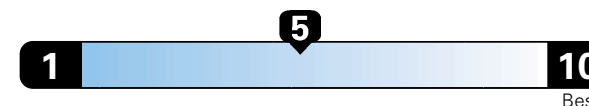

This vehicle emits 371 grams CO2 per mile. The best emits 0 grams per mile (tailpipe only). Producing and distributing fuel also creates emissions; learn more at fuel economy.gov.

Actual results will vary for many reasons, including driving conditions and how you drive and maintain your vehicle. The average new vehicle gets 27 MPG and cost $6,750 to fuel over 5 years. Cost estimates are based on 15,000 miles per year at $2.40 per gallon. MPGe is miles per gasoline gallon equivalent. Vehicle emissions are a significant cause of climate change and smog.

fuel economy.gov

Calculate personalized estimates and compare vehicles