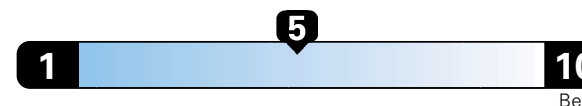

This vehicle emits 371 grams CO2 per mile. The best emits 0 grams per mile (tailpipe only). Producing and distributing fuel also creates emissions; learn more at fuel economy.gov.

Actual results will vary for many reasons, including driving conditions and how you drive and maintain your vehicle. The average new vehicle gets 27 MPG and cost $6,750 to fuel over 5 years. Cost estimates are based on 15,000 miles per year at $2.40 per gallon. MPGe is miles per gasoline gallon equivalent. Vehicle emissions are a significant cause of climate change and smog.

fuel economy.gov

Calculate personalized estimates and compare vehicles