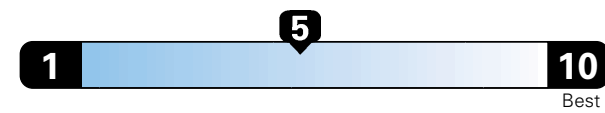

2018 MODEL YEAR

Jeep RENEGADE LATITUDE 4X4

For more information visit: www.jeep.com
or call 1-877-IAM-JEEP

FCA US LLC

THIS VEHICLE IS MANUFACTURED TO MEET SPECIFIC UNITED STATES REQUIREMENTS. THIS VEHICLE IS NOT MANUFACTURED FOR SALE OR REGISTRATION OUTSIDE OF THE UNITED STATES.

MANUFACTURER'S SUGGESTED RETAIL PRICE OF THIS MODEL INCLUDING DEALER PREPARATION

Base Price: $23,445

JEOP RENEGADE LATITUDE 4X4
Exterior Color: Glacier Metallic Exterior Paint
Interior Color: Black Interior Colors
Interior: Premium Cloth Bucket Seats
Engine: 2.4L I4 M-Air Engine
Transmission: 9-Speed 948TE Automatic Transmission
STANDARD EQUIPMENT (UNLESS REPLACED BY OPTIONAL EQUIPMENT)

FUNCTIONAL/SAFETY FEATURES
ParkView® Rear Back Up Camera
Advanced Multistage Front Airbags
Supplemental Side-Curtain Front and Rear Airbags
Supplemental Front Seat-Mounted Side Airbags
Keyless Go Push Button Start
Anti-Lock 4-Wheel Disc Brakes
Electric Park Brake
Electronic Stability Control
Electronic Roll Mitigation
Selec-Terrain™ System
All Speed Traction Control
Speed Control
Electric Power Steering
Capless Fuel Fill
Daytime Running Lamp System
Hill Start Assist
Tire Pressure Monitoring Display
Rear Window Wiper / Washer