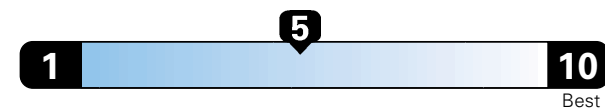

2018 MODEL YEAR

Jeep RENEGADE LATITUDE 4X4

For more information visit: www.jeep.com
or call 1-877-IAM-JEEP

FCA US LLC

THIS VEHICLE IS MANUFACTURED TO MEET SPECIFIC UNITED STATES REQUIREMENTS. THIS VEHICLE IS NOT MANUFACTURED FOR SALE OR REGISTRATION OUTSIDE OF THE UNITED STATES.

MANUFACTURER'S SUGGESTED RETAIL PRICE OF THIS MODEL INCLUDING DEALER PREPARATION

Base Price: $23,445

JEOP RENEGADE LATITUDE 4X4
Exterior Color: Granite Crystal Metallic Clear-Coat Exterior Paint
Interior Color: Black Interior Colors
Interior: Premium Cloth Bucket Seats
Engine: 2.4L I4 M-Air Engine
Transmission: 9-Speed 948TE Automatic Transmission
STANDARD EQUIPMENT (UNLESS REPLACED BY OPTIONAL EQUIPMENT)

FUNCTIONAL/SAFETY FEATURES
ParkView® Rear Back Up Camera
Advanced Multistage Front Airbags
Supplemental Side-Curtain Front and Rear Airbags
Supplemental Front Seat-Mounted Side Airbags
Keyless Go Push Button Start
Anti-Lock 4-Wheel Disc Brakes
Electric Park Brake
Electronic Stability Control
Electronic Roll Mitigation
Selec-Terrain™ System
All Speed Traction Control
Speed Control
Electric Power Steering
Capless Fuel Fill
Daytime Running Lamp System
Hill Start Assist
Tire Pressure Monitoring Display
Rear Window Wiper / Washer