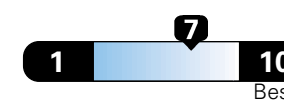

Smog Rating (tailpipe only)

This vehicle emits 371 grams CO2 per mile. The best emits 0 grams per mile (tailpipe only). Producing and distributing fuel also creates emissions; learn more at fuelconomy.gov.

Actual results will vary for many reasons, including driving conditions and how you drive and maintain your vehicle. The average new vehicle gets 27 MPG and cost $6,750 to fuel over 5 years. Cost estimates are based on 15,000 miles per year at $2.40 per gallon. MPGe is miles per gasoline gallon equivalent. Vehicle emissions are a significant cause of climate change and smog.

fuelconomy.gov

Calculate personalized estimates and compare vehicles