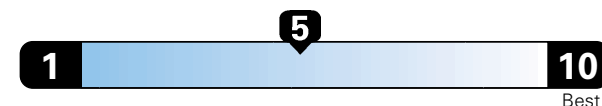

2018 MODEL YEAR

Jeep RENEGADE LATITUDE ALTITUDE 4X4

For more information visit: www.jeep.com
or call 1-877-IAM-JEEP

FCA US LLC

THIS VEHICLE IS MANUFACTURED TO MEET SPECIFIC UNITED STATES REQUIREMENTS. THIS VEHICLE IS NOT MANUFACTURED FOR SALE OR REGISTRATION OUTSIDE OF THE UNITED STATES.

MANUFACTURER'S SUGGESTED RETAIL PRICE OF THIS MODEL INCLUDING DEALER PREPARATION

Base Price: $23,595

JEOP RENEGADE LATITUDE 4X4
Exterior Color: Anvil Exterior Paint
Interior Color: Black Interior Colors
Interior: Deluxe Cloth High-Back Bucket Seats
Engine: 2.4L I4 M-Air Engine
Transmission: 9-Speed 948TE Automatic Transmission

STANDARD EQUIPMENT (UNLESS REPLACED BY OPTIONAL EQUIPMENT)
FUNCTIONAL/SAFETY FEATURES

ParkView® Rear Back Up Camera
Advanced Multistage Front Airbags
Supplemental Side-Curtain Front and Rear Airbags
Supplemental Front Seat-Mounted Side Airbags
Keyless Go Push Button Start
Anti-Lock 4-Wheel Disc Brakes
Electric Park Brake
Electronic Stability Control
Electronic Roll Mitigation
Selec-Terrain™ System
All Speed Traction Control
Speed Control
Electric Power Steering
Capless Fuel Fill
Daytime Running Lamp System
Hill Start Assist
Tire Pressure Monitoring Display
Rear Window Wiper / Washer