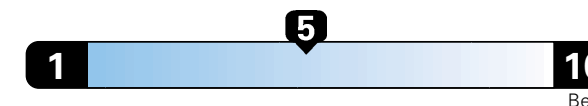

MANUFACTURER'S SUGGESTED RETAIL PRICE OF THIS MODEL INCLUDING DEALER PREPARATION

Base Price: \$23,595

JEOP RENEGADE LATITUDE 4X4
Exterior Color: Granite Crystal Metallic Clear-Coat Exterior Paint
Interior Color: Black Interior Colors
Interior: Premium Cloth Bucket Seats
Engine: 2.4L I4 M-Air Engine
Transmission: 9-Speed 948TE Automatic Transmission

For more information visit: www.jeep.com
 or call 1-877-IAM-JEEP

FCA US LLC

Fuel Economy and Environment

Gasoline Vehicle

Fuel Economy These estimates reflect new EPA methods beginning with 2017 models.
24 MPG
 combined city/hwy
4.2 gallons per 100 miles
 21 city 29 highway

Small SUV 4WD range from 18 to 37 MPG .
 The best vehicle rates 136 MPGe.

**You spend
 \$750
 in fuel costs
 over 5 years
 compared to the
 average new vehicle.**

**Annual fuel cost
 \$1,500**

Fuel Economy & Greenhouse Gas Rating (tailpipe only)