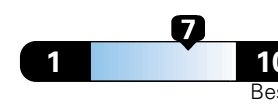

Smog Rating (tailpipe only)

This vehicle emits 371 grams CO2 per mile. The best emits 0 grams per mile (tailpipe only). Producing and distributing fuel also creates emissions; learn more at fuel economy.gov.

Actual results will vary for many reasons, including driving conditions and how you drive and maintain your vehicle. The average new vehicle gets 27 MPG and cost $6,750 to fuel over 5 years. Cost estimates are based on 15,000 miles per year at $2.40 per gallon. MPGe is miles per gasoline gallon equivalent. Vehicle emissions are a significant cause of climate change and smog.

fuel economy.gov

Calculate personalized estimates and compare vehicles

Smartphone
QR Code™