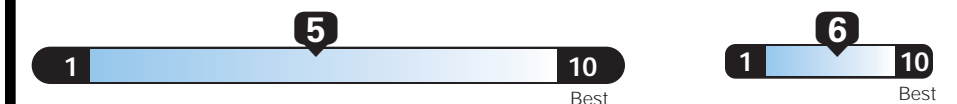

## EPA DOT Fuel Economy and Environment

Gasoline Vehicle

You spend **\$750** more in fuel costs over 5 years compared to the average new vehicle.

Annual fuel cost **\$1,550**

Fuel Economy & Greenhouse Gas Rating (tailpipe only) Smog Rating (tailpipe only)