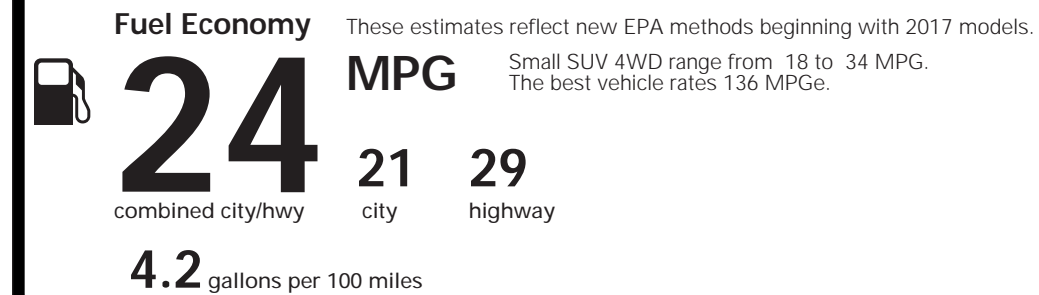

## EPA DOT Fuel Economy and Environment

Gasoline Vehicle

You spend **\$750** more in fuel costs over 5 years compared to the average new vehicle.

Annual fuel cost **\$1,550**

Fuel Economy & Greenhouse Gas Rating (tailpipe only) Smog Rating (tailpipe only)