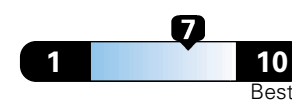

2018 MODEL YEAR

Jeep RENEGADE LATITUDE ALTITUDE 4X4

For more information visit: www.jeep.com
or call 1-877-IAM-JEEP

FCA US LLC

THIS VEHICLE IS MANUFACTURED TO MEET SPECIFIC UNITED STATES REQUIREMENTS. THIS VEHICLE IS NOT MANUFACTURED FOR SALE OR REGISTRATION OUTSIDE OF THE UNITED STATES.

MANUFACTURER'S SUGGESTED RETAIL PRICE OF THIS MODEL INCLUDING DEALER PREPARATION

Base Price: $23,345

JEOP RENEGADE LATITUDE 4X4

Exterior Color: Granite Crystal Metallic Clear-Coat Exterior Paint

Interior Color: Black Interior Colors

Interior: Deluxe Cloth High-Back Bucket Seats

Engine: 2.4L I4 M-Air Engine

Transmission: 9-Speed 948TE Automatic Transmission

STANDARD EQUIPMENT (UNLESS REPLACED BY OPTIONAL EQUIPMENT)

FUNCTIONAL/SAFETY FEATURES

ParkView® Rear Back Up Camera

Advanced Multistage Front Airbags

Supplemental Side-Curtain Front and Rear Airbags

Supplemental Front Seat-Mounted Side Airbags

Keyless Go Push Button Start

Anti-Lock 4-Wheel Disc Brakes

Electric Park Brake

Electronic Stability Control

Electronic Roll Mitigation

Selec-Terrain™ System

All Speed Traction Control

Speed Control

Electric Power Steering

Capless Fuel Fill

Daytime Running Lamp System

Hill Start Assist

Tire Pressure Monitoring Display

Rear Window Wiper / Washer

INTERIOR FEATURES

Uconnect® 4 with 7-Inch Display

Apple CarPlay® Capable

Google Android Auto™ Capable

Media Hub (USB, Aux)

Integrated Voice Command with Bluetooth®

6-Speakers

SiriusXM® Sat Radio w/ 1-Yr Radio Subscription

For More Information, Call 800-643-2112

Electronic Vehicle Information Center

A/C Auto Temperature Control with Dual Zone Control

Steering Wheel Mounted Audio Controls

Premium Wrapped Steering Wheel

Tilt / Telescope Steering Column

Cluster 3.5-Inch TFT Monochrome Display