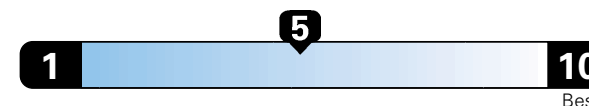

4.2 gallons per 100 miles

You spend

\$750

in fuel costs
over 5 years
compared to the
average new vehicle.

Annual fuel cost
\$1,500

Fuel Economy & Greenhouse Gas Rating (tailpipe only)

This vehicle emits 371 grams CO2 per mile. The best emits 0 grams per mile (tailpipe only). Producing and distributing fuel also creates emissions; learn more at fuelconomy.gov.